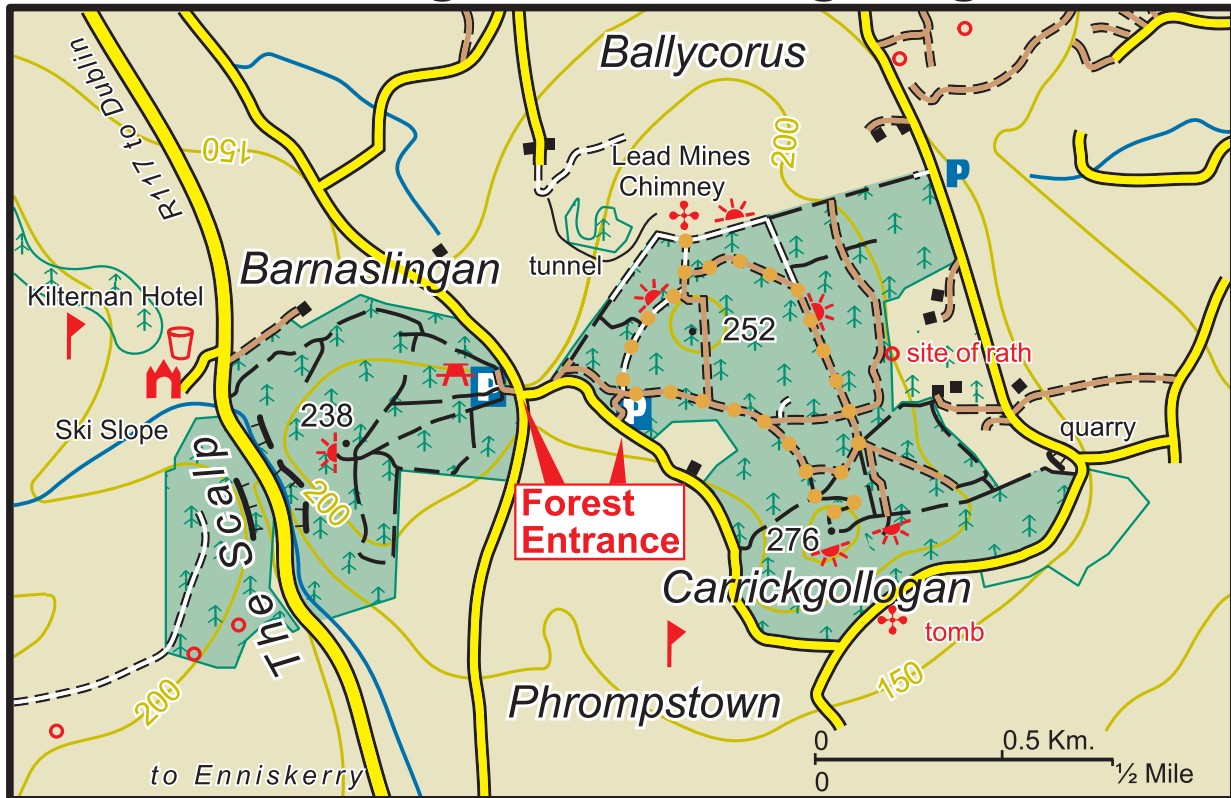

Barnaslingan & Carrickgollogan

	Main Road		Car Park		Coillte Properties
	Minor Road		Parking Spot		Conifer Forest
	Forest Road		Heritage Site		Broadleaf Forest
	Forest Track		Picnic Area		<i>Lead Mines Way</i>
	Path		Refreshments		
	Viewpoint				

The representation on the map of roads, tracks and paths outside Coillte property should not be interpreted as conferring a right of way.